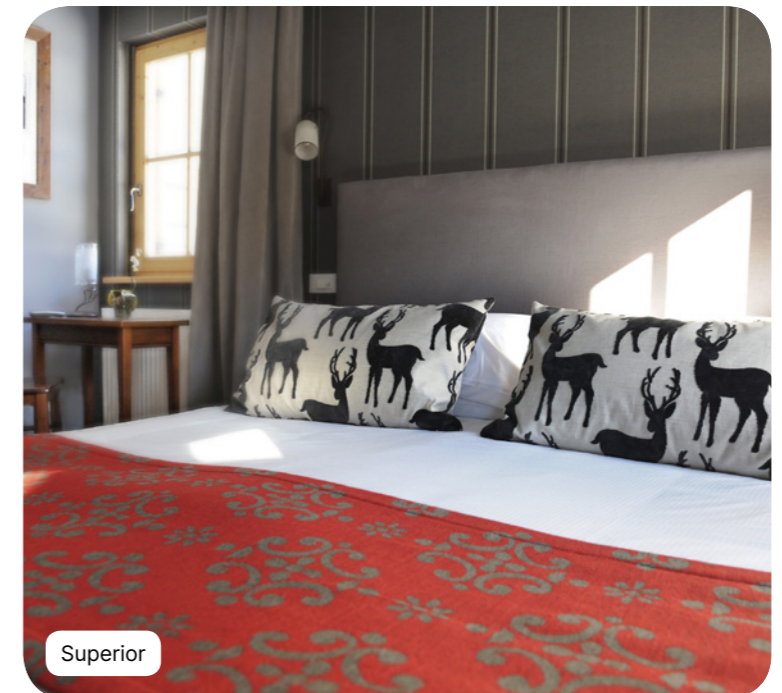

Accommodation