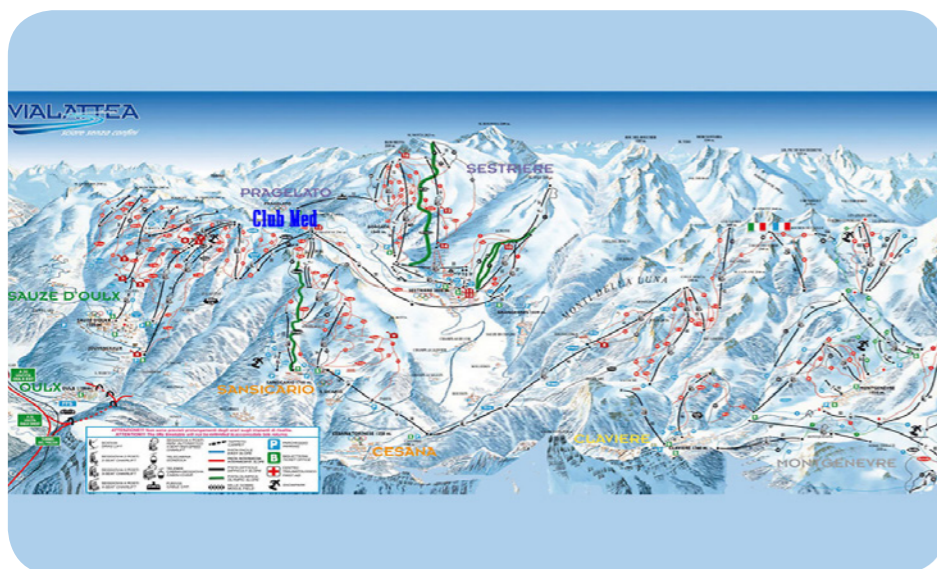

- Specialty Restaurant**
La Tana

Dine in a baroque-chic setting featuring Piedmontese specialties crafted with the finest artisanal produce. Paired with a glass of local Barolo, savour the signature Piedmontese fondue with creamy fontina cheese, a true taste of the region.

- Mountain Restaurant**
Casa Mollino

Available from December to March

Perched at a breathtaking 2,300 metres, Casa Mollino is a high-altitude haven for both skiers and gourmands. Warm up with hearty mountain specialties as you take in panoramic views of the Sauze d'Oulx slopes.

Ski area map

Domaine de Via Lattea - Sestrière

2823m

Maximum altitude

1600m

1350m

Minimum altitude

Alpine ski slopes

Number of ski slopes

244

Cross-country ski slopes

40 km

Freeride Zone(s)

Fun Zone(s)

Practical Information

Address